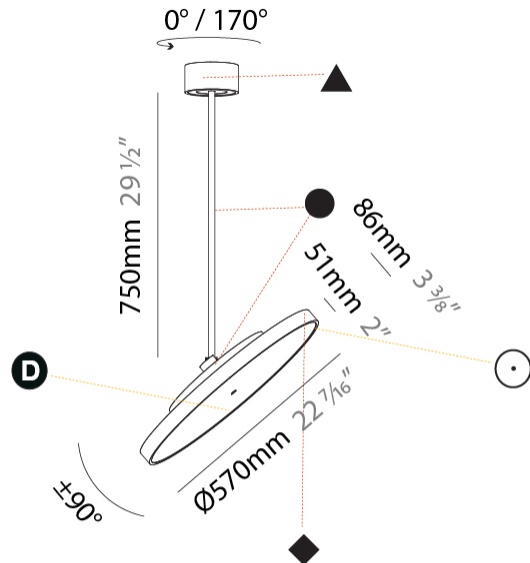

GENERAL

Series: Sign Diva Flex
Subseries: Sign Diva Flex
Partner: Prolicht
Division: Architectural
Installation: Suspension
Product Type: Pendant
Mounting Location: Ceiling
Light Distribution: Adjustable

PHYSICAL

Shape: Round
Diameter (mm): 570
Diameter (in): 22 7/16
Height (mm): 870
Height (in): 34 1/4
Weight (kg): 2.007
Weight (lbs): 4.42
Diffuser: PMMA - Opal / Micro-Prism / Sparkling Secret / Vintage Industrial
Fixture Finish: SSR / BKV / CWI / CRY / HAB / UFT / ITA / RUA / FTG / MYG / LOD / PUS / FRO / FUP / KIA / POP / BLS / SPG / MEY / GOH / CHC / COM / ABZ / JAG / OBR / MOS / ROR
Fixture Material: PMMA / Extruded Aluminum / Steel

ELECTRICAL

Lamp Type: LED (Zhaga Standard)
Input Wattage (W): 58.3
Total Output Wattage (W): 46.9
Dimming: Tri-Mode (Non-Dimming and Phase Dimming (120Vac only) and 0-10V Dimming)
Driver Included: Yes
Driver Location: Integrated
Driver Type: Constant Current - Universal
Driver Class: Class 2
Input Voltage (V): 120 - 277
Constant Current (MA): 350

LED

Color Temperature (°K): 2700 / 3000 / 3500 / 4000
Max. Delivered Lumen (lm): 4439 / 4759 / 4801 / 4899
Nominal Lumen (lm): 6199 / 6646 / 6705 / 6842
CRI: >90 CRI
Lamp Life (hrs): 50000

OPTICAL

Adjustability: Rotational 170°; Tilt 90°

RATINGS AND CERTIFICATIONS

Certified By: Certified for North American Standards
IP rating: IP20