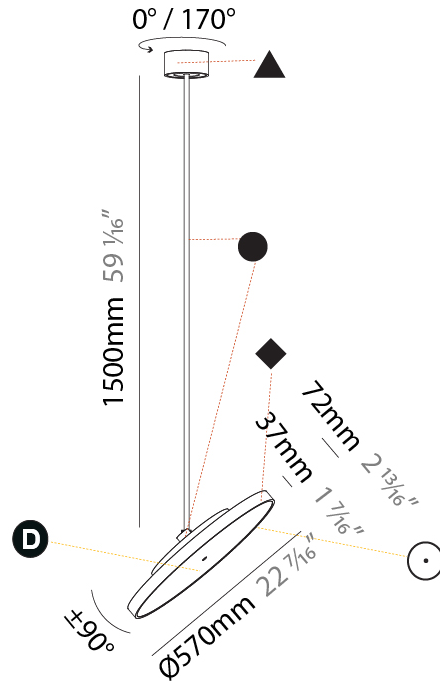

GENERAL

Series: Sign Diva Flex
Subseries: Sign Diva Flex
Partner: Prolicht
Division: Architectural
Installation: Suspension
Product Type: Pendant
Mounting Location: Ceiling
Light Distribution: Adjustable

PHYSICAL

Shape: Round
Diameter (mm): 570
Diameter (in): 22 7/16
Height (mm): 1620
Height (in): 63 3/4
Weight (kg): 7.077
Weight (lbs): 15.42
Diffuser: PMMA - Opal / Micro-Prism / Sparkling Secret / Vintage Industrial
Fixture Finish: SSR / BKV / CWI / CRY / HAB / UFT / ITA / RUA / FTG / MYG / LOD / PUS / FRO / FUP / KIA / POP / BLS / SPG / MEY / GOH / CHC / COM / ABZ / JAG / OBR / MOS / ROR
Fixture Material: PMMA / Extruded Aluminum / Steel

ELECTRICAL

Lamp Type: LED (Zhaga Standard)
Input Wattage (W): 58.3
Total Output Wattage (W): 53
Dimming: Tri-Mode (Non-Dimming and Phase Dimming (120Vac only) and 0-10V Dimming)
Driver Included: Yes
Driver Location: Integrated
Driver Type: Constant Current - Universal
Driver Class: Class 2
Input Voltage (V): 120 - 277
Constant Current (MA): 350

LED

Color Temperature (°K): 2700 / 3000 / 3500 / 4000
Max. Delivered Lumen (lm): 4439 / 4759 / 4801 / 4899
Nominal Lumen (lm): 6199 / 6646 / 6705 / 6842
CRI: >90 CRI
Lamp Life (hrs): 50000

OPTICAL

Adjustability: Rotational 170°; Tilt 90°

RATINGS AND CERTIFICATIONS

Certified By: Certified for North American Standards
IP rating: IP20